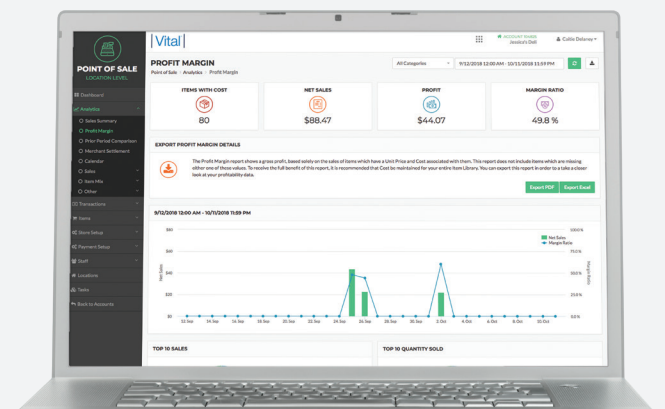

Vital Select

The full-featured Vital Select models.

	Vital Select X8	Vital Select E15
Touch Screen Dimensions	8"	15.6"
Countertop Dimensions	10.6" x 7.9" x 10.6"	16.5" x 16.2" x 12.7"
Customer Facing Display	•	•
Receipt Printer	•	•
Bar Code Scanner	•	•
Magstripe Card Reader	•	•
Chip Card Reader	•	•
NFC Reader to accept payment from Digital Wallets	•	•
PIN Pad to support customer PIN entry		•
Cash Drawer		•

Get more from Vital Select.

Vital Table payment device

Ideal for convenient table-side service.

Stand-alone printer

For remote kitchen or concierge printing.

Hand-held bar code scanner

Great for higher traffic environments.

The powerful Vital Back Office.

Vital Back Office gives you access to the management tools, reporting, and insights that help you better manage and run your business - through any web browser - whenever you want and wherever you are.

Full training and setup

Inventory and menu assistance

Live, trained and certified support team

To get started with Vital, contact your sales representative today.

VitalPOS.com

All trademarks contained herein are the sole and exclusive property of their respective owners. Any such use of those marks without the express written permission of their owner is strictly prohibited. TS8183